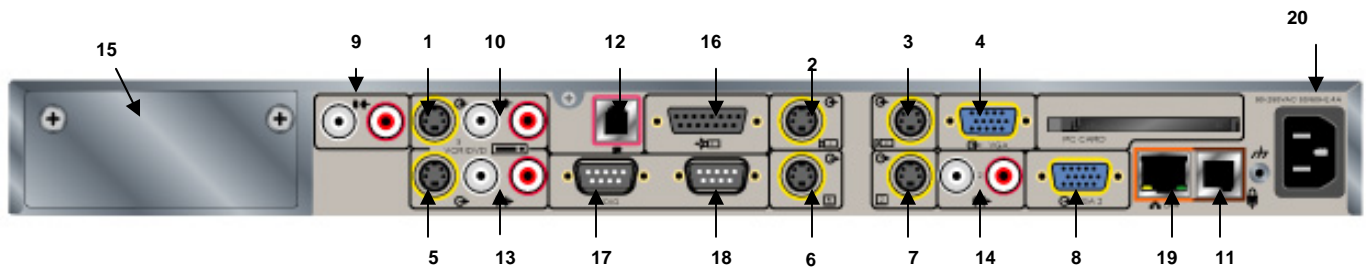

Options

- VGA encoder key (for direct VGA)
- ImageShare II: connects the codec to a PC for content sharing
- Cable-free content sharing with People+Content IP
- MPPlus software for up to 4 sites
  - ISDN, IP transcoding
  - StereoSurround and Siren 14 audio
  - Dual monitor emulation
  - People+Content supported
  - Voice activated switching
  - Continuous presence
- SoundStation VTX 1000